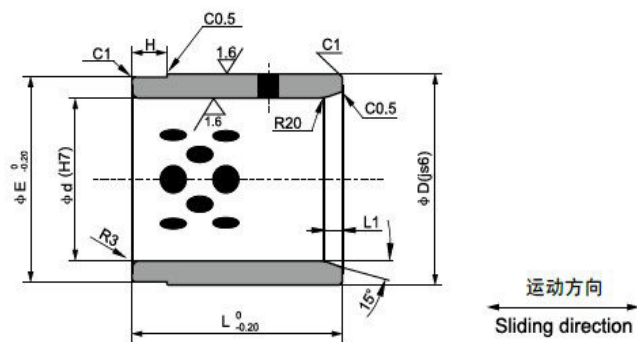

## DNB-#50GB 自润滑导向套

请从适用的内径、外径、长度中选择零件号

(例) 内径30mm外径50mm长度50mm的情况下

Ordering Code (example) DNB-#50GB30

unit:mm

Part No.	Specification	$\Phi D$ diameter	d diameter	Length	$\Phi E$	H	L1
#50GB30	50x30x50	50	30	50	49	10	5
#50GB40	60x40x60	60	40	60	59	10	"
#50GB50	70x50x75	70	50	75	69	15	"
#50GB60	80x60x90	80	60	90	79	20	10
#50GB80	100x80x120	100	80	120	99	25	"
#50GB100	120x80x150	120	100	150	119	25	"
#50GB120	140x120x180	140	120	180	139	25	"
#50GB30	50x30x50	50	30	50	49	10	5
#50GB40	60x40x60	60	40	60	59	10	"
#50GB50	70x50x75	70	50	75	69	15	"
#50GB60	80x60x90	80	60	90	79	20	10
#50GB80	100x80x120	100	80	120	99	25	"
#50GB100	120x100x150	120	100	150	119	25	"
#50GB120	140x120x180	140	120	180	139	25	"